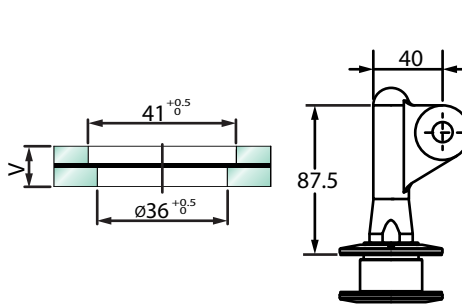

Our canopies are made of 316 (A4) Stainless Steel. Without glass.

**Dimensions**

	Glass Thickness - Toughened Laminated		
	13.52	17.52	21.52
PA Max for 4 points	1000	1300	1600
PA Max for 6 points	800	1000	1100
PB Max for 4 or 6 points	700	1100	1300
PF Max	200	250	300
Maximum projection	1000	1450	1700

**Fittings**

**K.CAN.ARCADE.BB**

**K.CAN.ARCADE.FB**

**K.CAN.ARCADE.TB**

**Reference for ordering**

- 1000 mm
- 1200 mm
- 1500 mm
- 1700 mm
- 2000 mm

$B = 100 + PB + PF$

	Glass Thickness - 13.52mm to 21.52mm
B = 800mm < 1000mm	K.CAN.ARCADE.1000
B = 1000mm < 1200mm	K.CAN.ARCADE.1200
B = 1100mm < 1400mm	K.CAN.ARCADE.1500
B = 1300mm < 1600mm	K.CAN.ARCADE.1700
B = 1400mm < 2000mm	K.CAN.ARCADE.2000