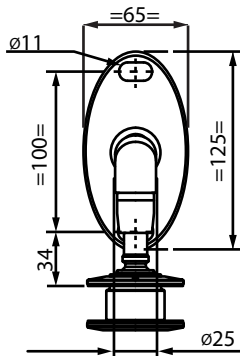

Our canopies are made of 316 (A4) Stainless Steel. Without glass.

**Dimensions**

	Glass Thickness - Toughened Laminated		
	13.52	17.52	21.52
PA Max for 4 points	1000	1300	1600
PA Max for 6 points	800	1000	1100
PB Max for 4 or 6 points	700	1100	1300
PF Max	200	250	300
Maximum projection	1000	1450	1700

**Fittings**

**K.CAN.ARCADE.BB**

**K.CAN.ARCADE.FB**

**K.CAN.ARCADE.TB**

**Reference for ordering**

- 1000 mm
- 1200 mm
- 1500 mm
- 1700 mm
- 2000 mm

$B = 100 + PB + PF$

	Glass Thickness - 13.52mm to 21.52mm
B = 800mm < 1000mm	K.CAN.ARCADE.1000
B = 1000mm < 1200mm	K.CAN.ARCADE.1200
B = 1100mm < 1400mm	K.CAN.ARCADE.1500
B = 1300mm < 1600mm	K.CAN.ARCADE.1700
B = 1400mm < 2000mm	K.CAN.ARCADE.2000