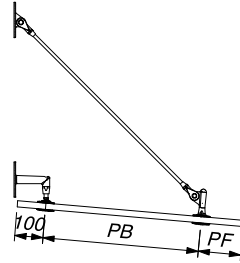

Our canopies are made of 316 (A4) Stainless Steel. Without glass.

**Dimensions**

	Glass Thickness - Toughened Laminated		
	13.52	17.52	21.52
PA Max for 4 points	1000	1300	1600
PA Max for 6 points	800	1000	1100
PB Max for 4 or 6 points	700	1100	1300
PF Max	200	250	300
Maximum projection	1000	1450	1700

**Fittings**

**K.CAN.ARCADE.BB**

**K.CAN.ARCADE.FB**

**K.CAN.ARCADE.TB**

**Reference for ordering**

- 1000 mm
- 1200 mm
- 1500 mm
- 1700 mm
- 2000 mm

$B = 100 + PB + PF$

	Glass Thickness - 13.52mm to 21.52mm
B = 800mm < 1000mm	K.CAN.ARCADE.1000
B = 1000mm < 1200mm	K.CAN.ARCADE.1200
B = 1100mm < 1400mm	K.CAN.ARCADE.1500
B = 1300mm < 1600mm	K.CAN.ARCADE.1700
B = 1400mm < 2000mm	K.CAN.ARCADE.2000