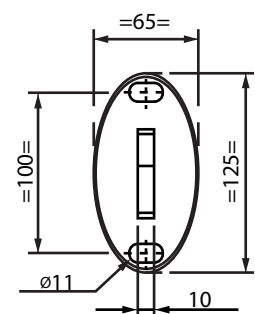

Our canopies are made of 316 (A4) Stainless Steel. Without glass.

**Dimensions**

	Glass Thickness - Toughened Laminated		
	13.52	17.52	21.52
PA Max for 4 points	1000	1300	1600
PA Max for 6 points	800	1000	1100
PB Max for 4 or 6 points	700	1100	1300
PF Max	200	250	300
Maximum projection	1000	1450	1700

**Fittings**

**K.CAN.ARCADE.BB**

**K.CAN.ARCADE.FB**

**K.CAN.ARCADE.TB**

**Reference for ordering**

- 1000 mm
- 1200 mm
- 1500 mm
- 1700 mm
- 2000 mm

$B = 100 + PB + PF$

	Glass Thickness - 13.52mm to 21.52mm
B = 800mm < 1000mm	K.CAN.ARCADE.1000
B = 1000mm < 1200mm	K.CAN.ARCADE.1200
B = 1100mm < 1400mm	K.CAN.ARCADE.1500
B = 1300mm < 1600mm	K.CAN.ARCADE.1700
B = 1400mm < 2000mm	K.CAN.ARCADE.2000