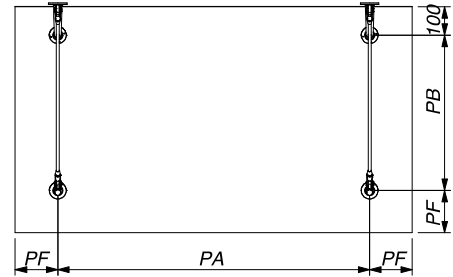

Our canopies are made of 316 (A4) Stainless Steel. Without glass.

**Dimensions**

	Glass Thickness - Toughened Laminated		
	13.52	17.52	21.52
PA Max for 4 points	1000	1300	1600
PA Max for 6 points	800	1000	1100
PB Max for 4 or 6 points	700	1100	1300
PF Max	200	250	300
Maximum projection	1000	1450	1700

**Fittings**

**K.CAN.ARCADE.BB**

**K.CAN.ARCADE.FB**

**K.CAN.ARCADE.TB**

**Reference for ordering**

- 1000 mm
- 1200 mm
- 1500 mm
- 1700 mm
- 2000 mm

$B = 100 + PB + PF$

	Glass Thickness - 13.52mm to 21.52mm
B = 800mm < 1000mm	K.CAN.ARCADE.1000
B = 1000mm < 1200mm	K.CAN.ARCADE.1200
B = 1100mm < 1400mm	K.CAN.ARCADE.1500
B = 1300mm < 1600mm	K.CAN.ARCADE.1700
B = 1400mm < 2000mm	K.CAN.ARCADE.2000