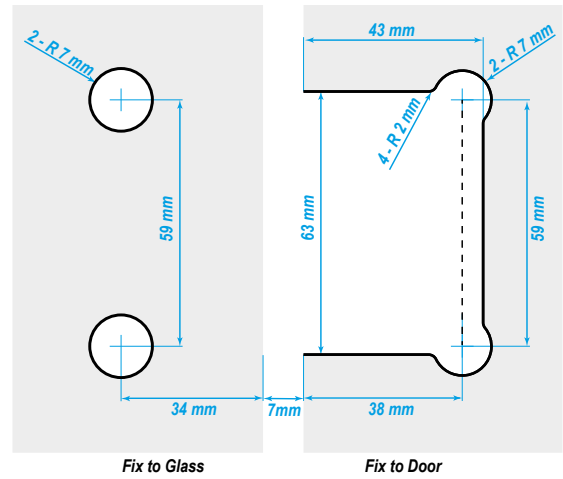

Hinge Cut Out Details

AMAZON RANGE

180° Glass to Glass

for JHI403_ _

90° Glass to Glass

for JHI404_ _

Wall to Glass

for JHI401_ _

135° Glass to Glass

for JHI402_ _

Wall to Glass Single Wing

for JHI405_ _