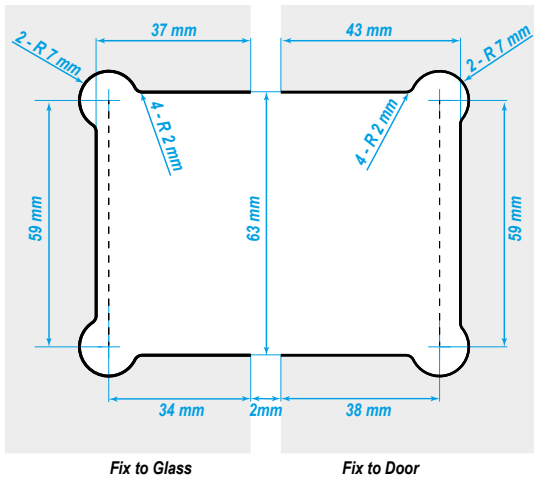

Hinge Cut Out Details

AMAZON RANGE

180° Glass to Glass

for JHI403_ _

90° Glass to Glass

for JHI404_ _

Wall to Glass

for JHI401_ _

135° Glass to Glass

for JHI402_ _

Wall to Glass Single Wing

for JHI405_ _