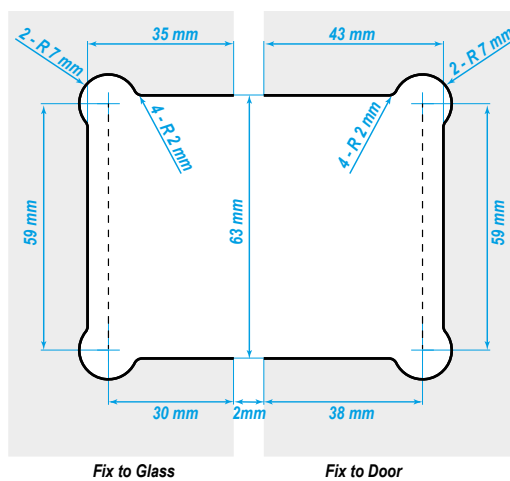

Hinge Cut Out Details

AMAZON RANGE

180° Glass to Glass

for JHI403_ _

90° Glass to Glass

for JHI404_ _

Wall to Glass

for JHI401_ _

135° Glass to Glass

for JHI402_ _

Wall to Glass Single Wing

for JHI405_ _