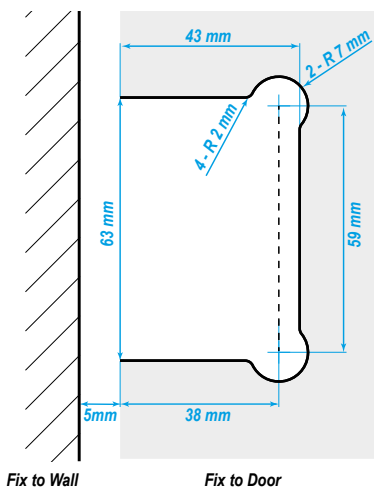

Hinge Cut Out Details

AMAZON RANGE

180° Glass to Glass

for JHI403_ _

90° Glass to Glass

for JHI404_ _

Wall to Glass

for JHI401_ _

135° Glass to Glass

for JHI402_ _

Wall to Glass Single Wing

for JHI405_ _