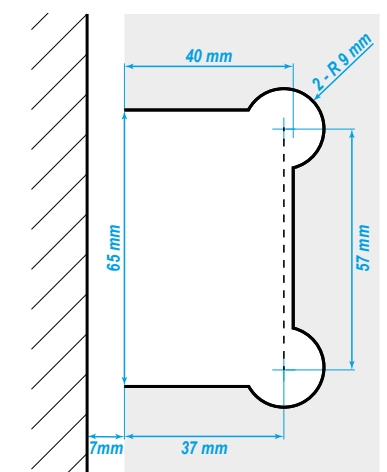

Hinge Cut Out Details

SHANNON SQ RANGE

180° Glass to Glass

for JHI303SQ_ _

Fix to Glass

Fix to Door

90° Glass to Glass

for JHI304SQ_ _

Fix to Glass

Fix to Door

Wall to Glass

for JHI301SQ_ _

Fix to Wall

Fix to Door

135° Glass to Glass

for JHI302SQ_ _

Fix to Glass

Fix to Door

Wall to Glass Single Wing

for JHI305SQ_ _

Fix to Wall

Fix to Door