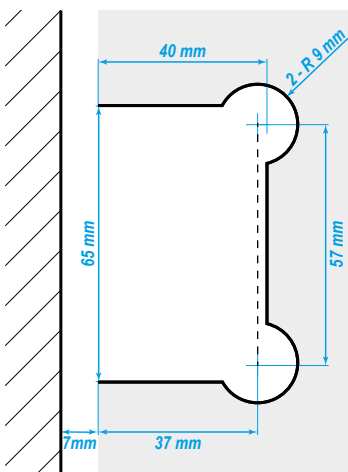

Hinge Cut Out Details

SHANNON SQ RANGE

180° Glass to Glass

for JHI303SQ_ _

Fix to Glass

Fix to Door

90° Glass to Glass

for JHI304SQ_ _

Fix to Glass

Fix to Door

Wall to Glass

for JHI301SQ_ _

Fix to Wall

Fix to Door

135° Glass to Glass

for JHI302SQ_ _

Fix to Glass

Fix to Door

Wall to Glass Single Wing

for JHI305SQ_ _

Fix to Wall

Fix to Door