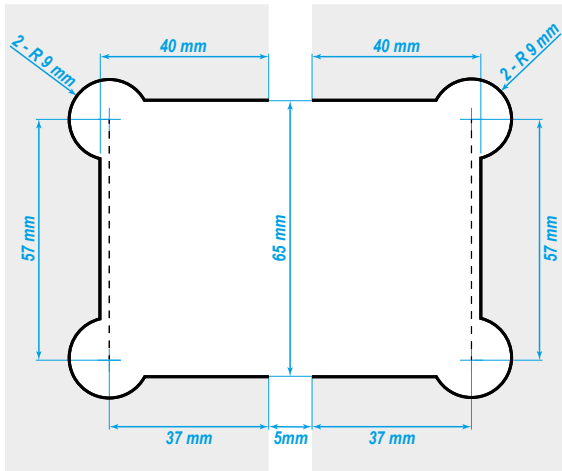

Hinge Cut Out Details

SHANNON SQ RANGE

180° Glass to Glass

for JHI303SQ_ _

Fix to Glass

Fix to Door

90° Glass to Glass

for JHI304SQ_ _

Fix to Glass

Fix to Door

Wall to Glass

for JHI301SQ_ _

Fix to Wall

Fix to Door

135° Glass to Glass

for JHI302SQ_ _