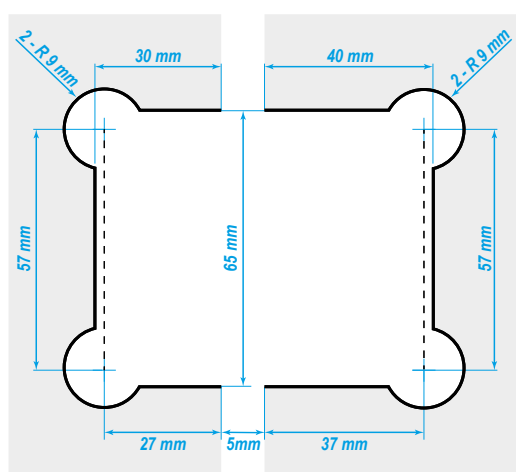

Hinge Cut Out Details

SHANNON SQ RANGE

180° Glass to Glass

for JHI303SQ_ _

Fix to Glass

Fix to Door

90° Glass to Glass

for JHI304SQ_ _

Fix to Glass

Fix to Door

Wall to Glass

for JHI301SQ_ _

Fix to Wall

Fix to Door

135° Glass to Glass

for JHI302SQ_ _