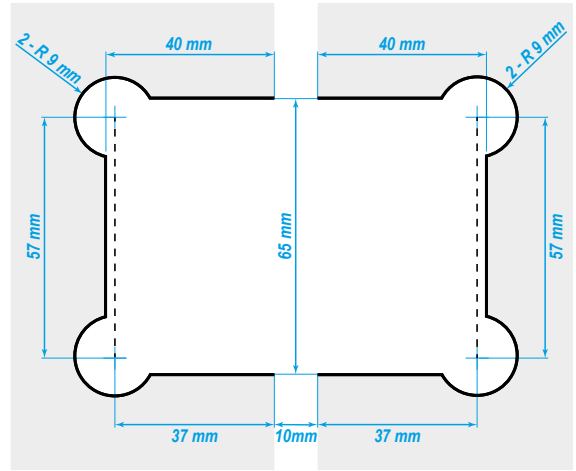

Hinge Cut Out Details

SHANNON SQ RANGE

180° Glass to Glass

for JHI303SQ_ _

Fix to Glass

Fix to Door

90° Glass to Glass

for JHI304SQ_ _

Fix to Glass

Fix to Door

Wall to Glass

for JHI301SQ_ _

Fix to Wall

Fix to Door

135° Glass to Glass

for JHI302SQ_ _

Fix to Glass

Fix to Door

Wall to Glass Single Wing

for JHI305SQ_ _

Fix to Wall

Fix to Door