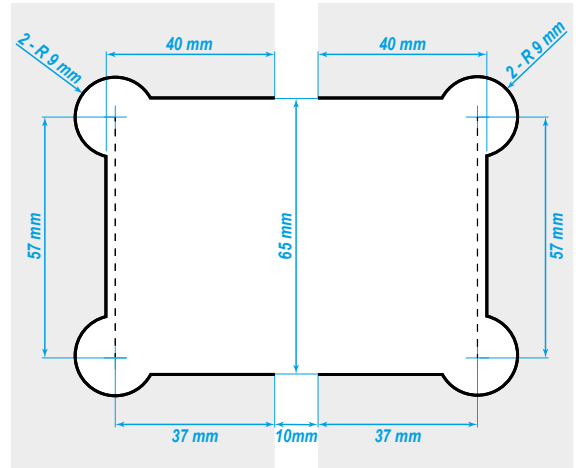

Hinge Cut Out Details

SHANNON RANGE

180° Glass to Glass

for JHI303__

Fix to Glass

Fix to Door

90° Glass to Glass

for JHI304__

Fix to Glass

Fix to Door

Wall to Glass

for JHI301__

Fix to Wall

Fix to Door

135° Glass to Glass

for JHI302__

Fix to Glass

Fix to Door

Wall to Glass Single Wing

for JHI305__

Fix to Wall

Fix to Door