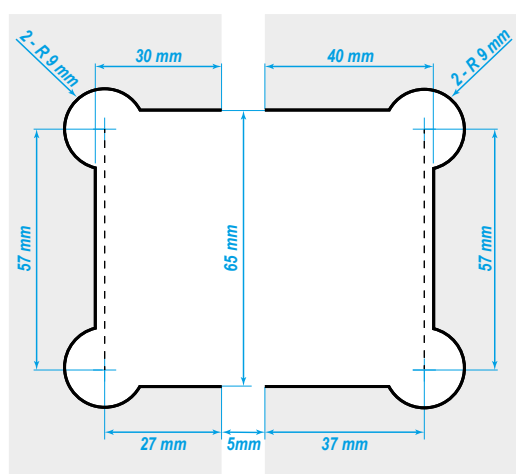

Hinge Cut Out Details

SHANNON RANGE

180° Glass to Glass

for JHI303__

Fix to Glass

Fix to Door

90° Glass to Glass

for JHI304__

Fix to Glass

Fix to Door

Wall to Glass

for JHI301__

Fix to Wall

Fix to Door

135° Glass to Glass

for JHI302__

Fix to Glass

Fix to Door

Wall to Glass Single Wing

for JHI305__

Fix to Wall

Fix to Door