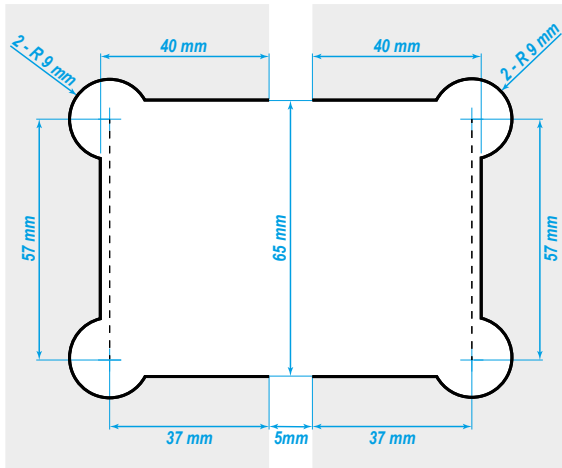

Hinge Cut Out Details

SHANNON RANGE

180° Glass to Glass

for JHI303__

Fix to Glass

Fix to Door

90° Glass to Glass

for JHI304__

Fix to Glass

Fix to Door

Wall to Glass

for JHI301__

Fix to Wall

Fix to Door

135° Glass to Glass

for JHI302__

Fix to Glass

Fix to Door

Wall to Glass Single Wing

for JHI305__

Fix to Wall

Fix to Door