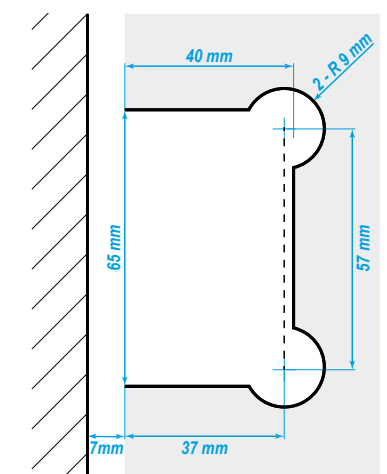

Hinge Cut Out Details

SHANNON RANGE

180° Glass to Glass

for JHI303__

Fix to Glass

Fix to Door

90° Glass to Glass

for JHI304__

Fix to Glass

Fix to Door

Wall to Glass

for JHI301__

Fix to Wall

Fix to Door

135° Glass to Glass

for JHI302__

Fix to Glass

Fix to Door

Wall to Glass Single Wing

for JHI305__

Fix to Wall

Fix to Door