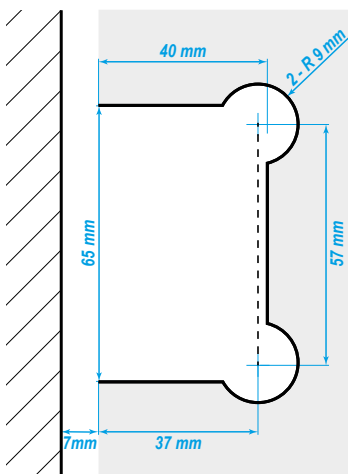

Hinge Cut Out Details

SHANNON RANGE

180° Glass to Glass

for JHI303__

Fix to Glass

Fix to Door

90° Glass to Glass

for JHI304__

Fix to Glass

Fix to Door

Wall to Glass

for JHI301__

Fix to Wall

Fix to Door

135° Glass to Glass

for JHI302__

Fix to Glass

Fix to Door

Wall to Glass Single Wing

for JHI305__

Fix to Wall

Fix to Door