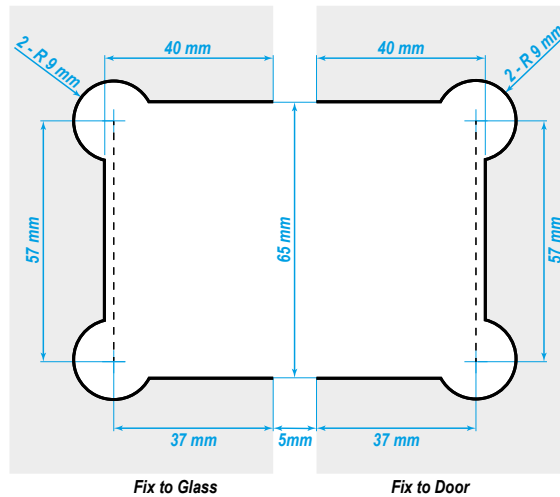

180° Glass to Glass

for JHI303__ADJ

Wall to Glass

for JHI301__ADJ

Wall to Glass Single Wing

for JHI305__ADJ