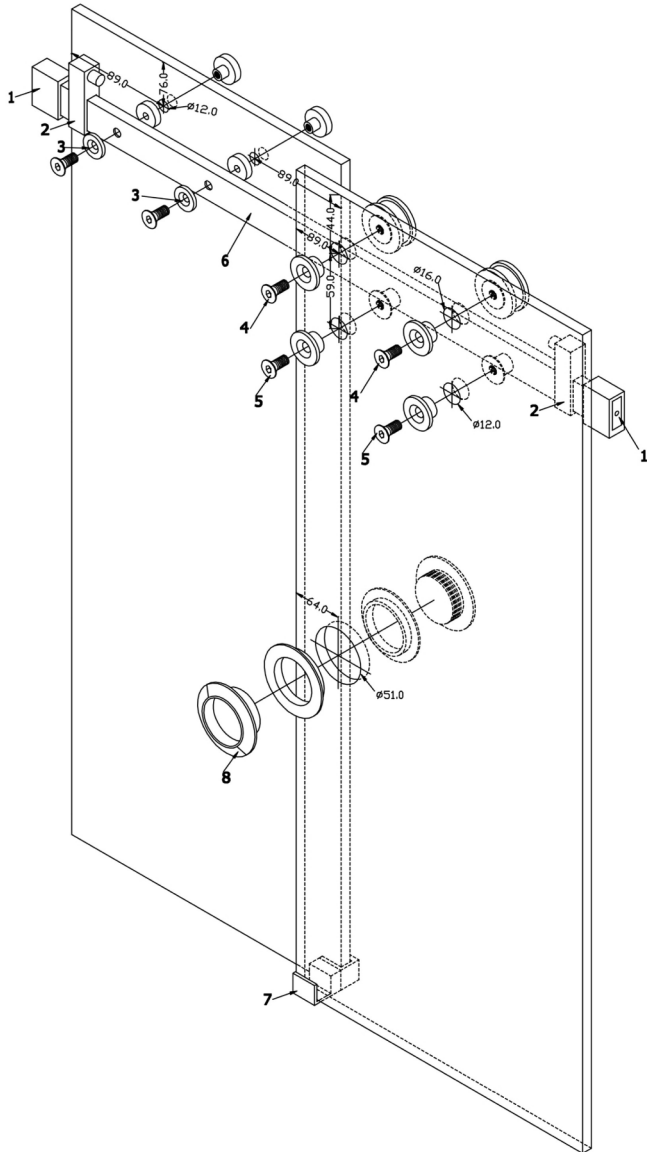

1. TRACK HOLDER - 2pcs
2. DOOR STOPPER - 2pcs
3. TRACK HOLDER - 2pcs
4. SLIDING DOOR ROLLER - 2pcs

5. ANT-LIFT FITTING - 2pcs
6. SQUARE SS BAR - 1pc
7. DOOR GUIDE - 1pc
8. TRACK GLASS PULL - 1pc

Cascade Wall to Wall Sliding Shower Door Kit

Accessory chart (Single door)	
Description	Quantity
SQUARE SS BAR	1pc
SLIDING DOOR ROLLER	2pcs
ANT-LIFT FITTING	2pcs
DOOR STOPPER	2pcs
DOOR GUIDE	1pc
TRACK HOLDER	2pcs
TRACK HOLDER	2pcs
TRACK GLASS PULL	1pc

SQUARE SS BAR

SLIDING DOOR ROLLER

ANTI-LIFT FITTING

DOOR STOPPER

DOOR GUIDE

DOOR GUIDE

TRACK HOLDER

TRACK HOLDER

TRACK HOLDER

TRACK-GLASS PULL