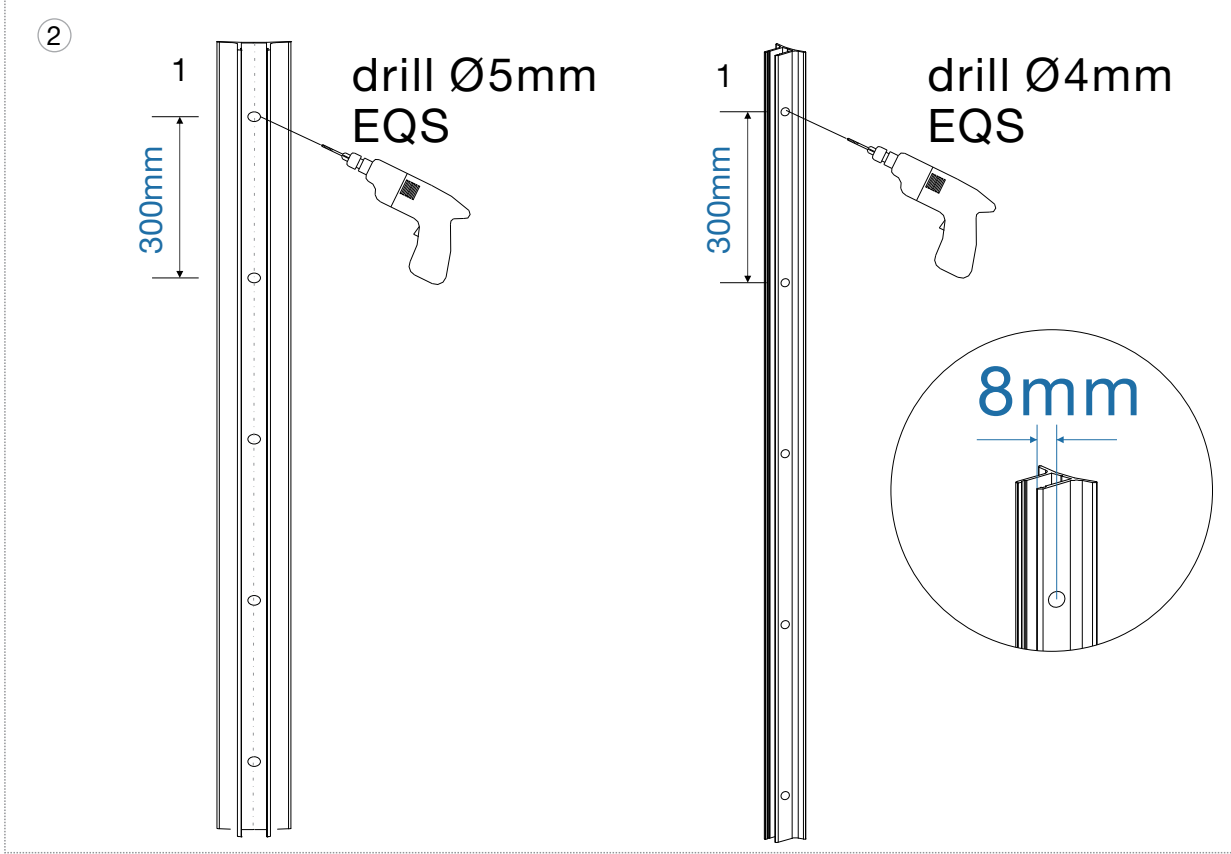

Full Length Lift & Lower Hinge

Glass Thickness: 6mm

Length: 2100 mm

Finish: Black - **JHI201MB**
Chrome - **JHI201PC**

Please read carefully the following instructions
before installing your shower enclosure!

Glass size or Aluminum profile cutting

The product does not contain glass!

* H is length of longest aluminum profile's length

* GH is the glass height
If the aluminum profile's length are not your need, please cut it by yourself according to above size.

The product does not contain glass!

No.	describe	Qty
1	Al profile to wall	1
2	Al profile active set	1
3	Csk SCREW ST5x40	8
4	Pan head SCREW ST4x8	8
5	Plastic Wall Plug	8

Items 3, 4, and 5 are based on 2500mm, and the actual quantity used may be less than the quantity in the table.

The number of holes is based on the height of the aluminum material, and here are 5 holes as an example