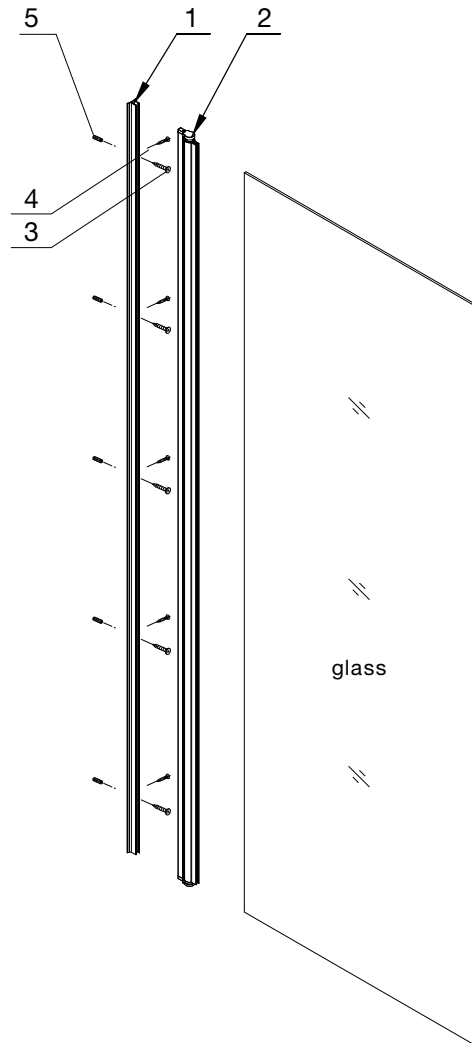

Full Length Lift & Lower Hinge

Glass Thickness: 6mm

Length: 2100 mm

Finish: Black - **JHI201MB**
Chrome - **JHI201PC**

Please read carefully the following instructions
before installing your shower enclosure!

Glass size or Aluminum profile cutting

The product does not contain glass!

* H is length of longest aluminum profile's length

* GH is the glass height
If the aluminum profile's length are not your need, please cut it by yourself according to above size.

The product does not contain glass!

No.	describe	Qty
1	Al profile to wall	1
2	Al profile active set	1
3	Csk SCREW ST5x40	8
4	Pan head SCREW ST4x8	8
5	Plastic Wall Plug	8

Items 3, 4, and 5 are based on 2500mm, and the actual quantity used may be less than the quantity in the table.

The number of holes is based on the height of the aluminum material, and here are 5 holes as an example