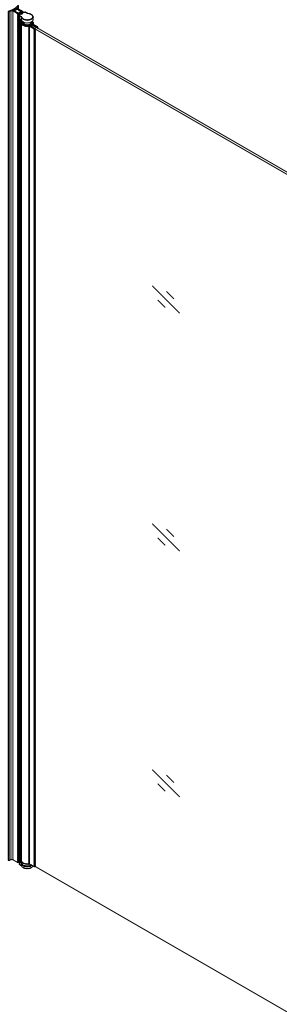

Full Length Lift & Lower Hinge

Glass Thickness: 6mm

Length: 2100 mm

Finish: Black - **JHI201MB**
Chrome - **JHI201PC**

Please read carefully the following instructions
before installing your shower enclosure!

Glass size or Aluminum profile cutting

The product does not contain glass!

* H is length of longest aluminum profile's length

* GH is the glass height
If the aluminum profile's length are not your need, please cut it by yourself according to above size.

The product does not contain glass!

No.	describe	Qty
1	Al profile to wall	1
2	Al profile active set	1
3	Csk SCREW ST5x40	8
4	Pan head SCREW ST4x8	8
5	Plastic Wall Plug	8

Items 3, 4, and 5 are based on 2500mm, and the actual quantity used may be less than the quantity in the table.

The number of holes is based on the height of the aluminum material, and here are 5 holes as an example