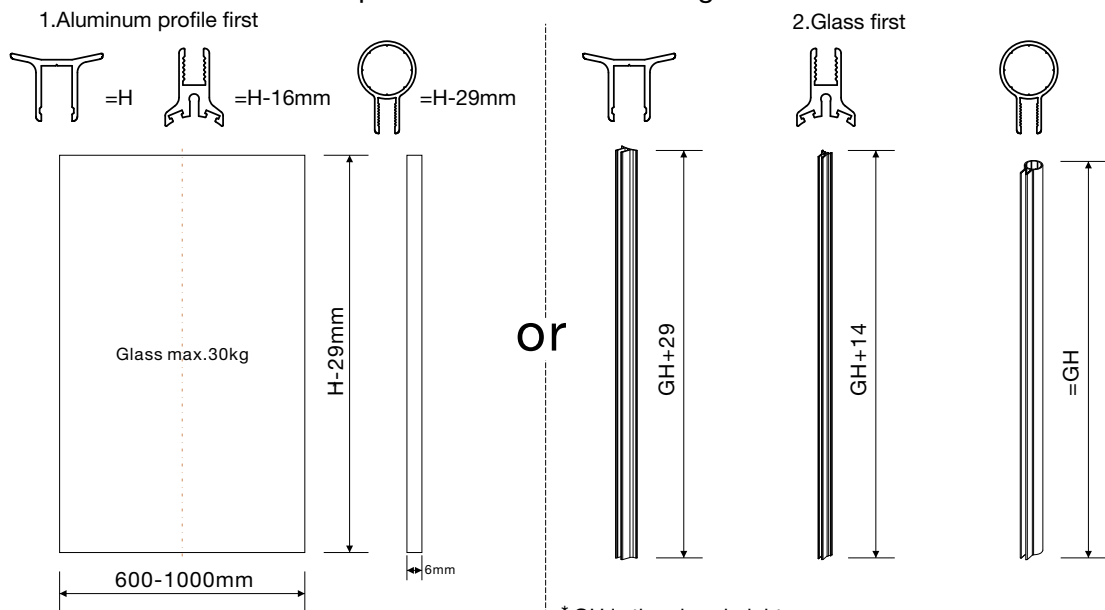

Full Length Lift & Lower Hinge

Glass Thickness: 6mm

Length: 2100 mm

Finish: Black - **JHI201MB**
Chrome - **JHI201PC**

Please read carefully the following instructions
before installing your shower enclosure!

Glass size or Aluminum profile cutting

The product does not contain glass!

* H is length of longest aluminum profile's length

* GH is the glass height
If the aluminum profile's length are not your need, please cut it by yourself according to above size.

The product does not contain glass!

No.	describe	Qty
1	Al profile to wall	1
2	Al profile active set	1
3	Csk SCREW ST5x40	8
4	Pan head SCREW ST4x8	8
5	Plastic Wall Plug	8

Items 3, 4, and 5 are based on 2500mm, and the actual quantity used may be less than the quantity in the table.

The number of holes is based on the height of the aluminum material, and here are 5 holes as an example