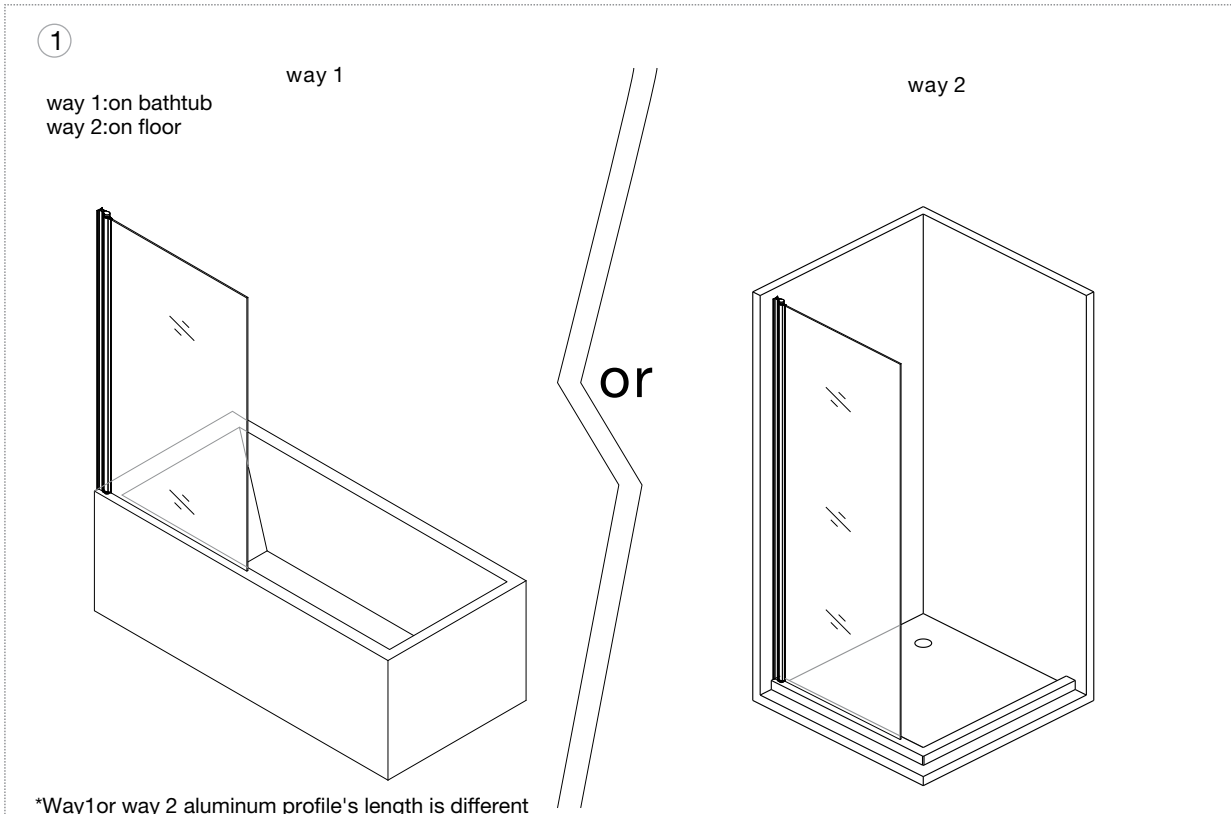

Full Length Lift & Lower Hinge

Glass Thickness: 6mm

Length: 2100 mm

Finish: Black - **JHI201MB**
Chrome - **JHI201PC**

Please read carefully the following instructions
before installing your shower enclosure!

Glass size or Aluminum profile cutting

The product does not contain glass!

* H is length of longest aluminum profile's length

* GH is the glass height
If the aluminum profile's length are not your need, please cut it by yourself according to above size.

The product does not contain glass!

No.	describe	Qty
1	Al profile to wall	1
2	Al profile active set	1
3	Csk SCREW ST5x40	8
4	Pan head SCREW ST4x8	8
5	Plastic Wall Plug	8

Items 3, 4, and 5 are based on 2500mm, and the actual quantity used may be less than the quantity in the table.