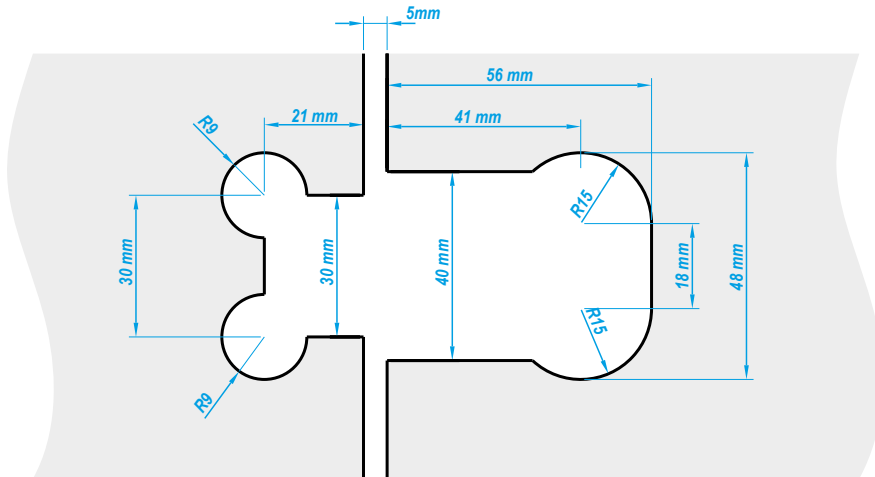

180° Glass to Glass

for JHI503_ _

Wall to Glass Single Wing

for JHI505_ _