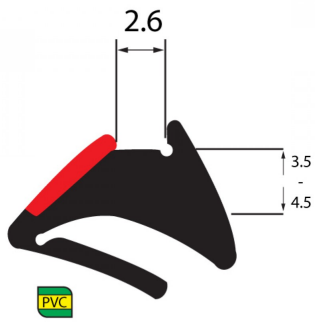

Tear Off Black Dry Glazing Wedge Gasket - Thick - Black (Model: G.DGG.003)

Attributes:

Product Code: G.DGG.003

Unit Of Sale: 100mtrs