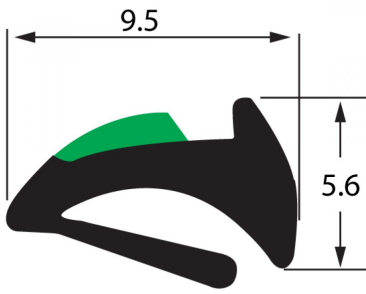

Tear Off Black Dry Glazing Wedge Gasket - Thin - Black ( Model: G.DGG.004 )

Attributes:

**Product Code:** G.DGG.004

**Unit Of Sale:** 200mtrs