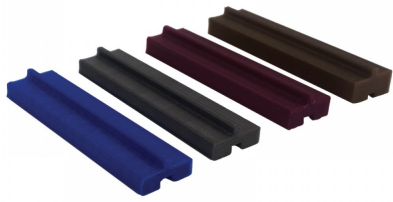

## 3mm Packers - Plastic ( Model: G.DK.AC.005 )

- Available in four different thicknesses, 3, 4, 5 & 6mm.
- These packers slot easily into the base track under the glass to adjust the glass height.

### Attributes:

**Product Code:** G.DK.AC.005

**Unit Of Sale:** Pack of 10