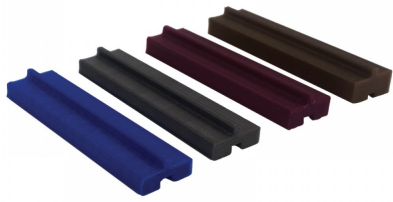

4mm Packers - Plastic (Model: G.DK.AC.006)

- Available in four different thicknesses, 3, 4, 5 & 6mm.
- These packers slot easily into the base track under the glass to adjust the glass height.

Attributes:

Product Code: G.DK.AC.006

Unit Of Sale: Pack of 10