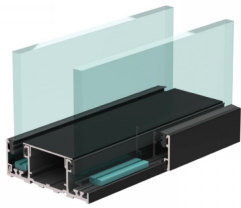

Double Glazed Base Profile - Black (Model: G.DK.DG.BK.002)

- Double glazed base profile is suitable for glass thicknesses of 8-12.76mm.
- Max height should not exceed 3200mm.
- For heights over 2800mm, 12mm or 12.76mm laminate glass is recommended.
- 6m profiles must be cut for shipping, maximum length 3m, please specify cut points

Attributes:

Product Code: G.DK.DG.BK.002

Unit Of Sale: 6000mm