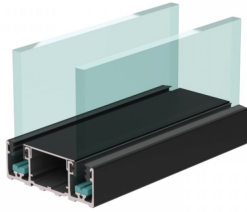

Double Glazed Top Profile - Black (Model: G.DK.DG.BK.003)

- Double glazed top profile is suitable for glass thicknesses of 8-12.76mm.
- Max height should not exceed 3200mm.
- For heights over 2800mm, 12mm or 12.76mm laminate glass is recommended.

Attributes:

Product Code: G.DK.DG.BK.003

Unit Of Sale: 6000mm