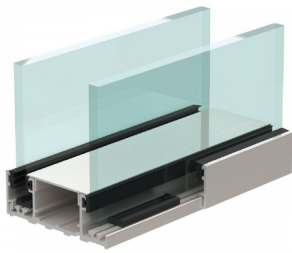

Double Glazed Base Profile - Silver Anodised (Model: G.DK.DG.SA.002)

- Double glazed base profile is suitable for glass thicknesses of 8-12.76mm.
- Max height should not exceed 3200mm.
- For heights over 2800mm, 12mm or 12.76mm laminate glass is recommended.
- 6m profiles must be cut for shipping, maximum length 3m, please specify cut points

Attributes:

Product Code: G.DK.DG.SA.002

Unit Of Sale: 6 Metres