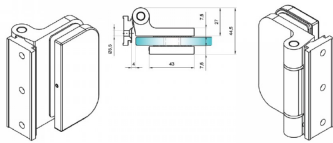

Dynamik Door Hinge - Anodised - Round Corners (Model: G.DK.SG.SA.008)

- The Round integrated door hinges work with the H-type, Z-type and L-type aluminium door frames and are suitable for glass thicknesses of 8-10mm.
- The recommended max door height is 2400mm.
- Above a height of 2200 mm, it is recommended to use 3 hinges.
- The maximum recommended weight of glass doors using these hinges:
2 hinges = 80kg
3 hinges = 100kg

Attributes:

Product Code: G.DK.SG.SA.008

Unit Of Sale: Each