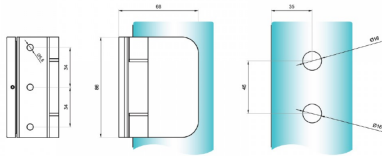

Dynamik Door Hinge - Anodised - Round Corners (Model: G.DK.SG.SA.008)

- The Round integrated door hinges work with the H-type, Z-type and L-type aluminium door frames and are suitable for glass thicknesses of 8-10mm.
- The recommended max door height is 2400mm.
- Above a height of 2200 mm, it is recommended to use 3 hinges.
- The maximum recommended weight of glass doors using these hinges:
2 hinges = 80kg
3 hinges = 100kg