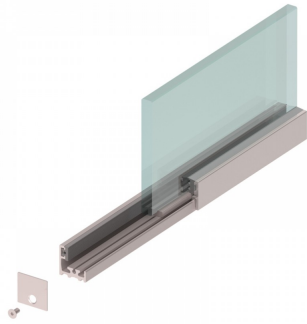

26 x 28mm Base Profile & Cover - Anodised (Model: G.DK.SG.SA.009)

- Aluminium glass partition system for use on the bottom and side.
- A two part system for very fast and easy installation. Gasket kits sold separately, dependent on glass thickness.
- Available in two different finishes.

Attributes:

Product Code: G.DK.SG.SA.009

Unit Of Sale: 3000mm