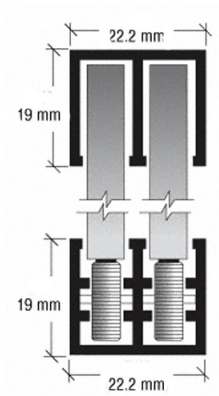

Glass Door Rail Wheeled Bottom Sliding Track For Glass (Model: G0012)

- Perfect for showcases and display cabinets.
- Designed for 6mm toughened glass.
- Smooth operating nylon rollers are built into the lower track.
- Simple 'lift and drop' glass installation.
- Glass Height = Opening Height minus 22mm.
- Top channel can be used as side jambs or for a surround frame.
- Polished aluminium finish (same as shiny chrome finish).
- For use with the [Glass Door Top Track Guide](#).

Attributes:

Product Code: G0012

Unit Of Sale: 2 Metre