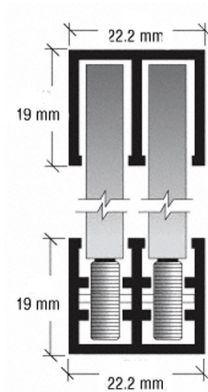

Glass Door Top Sliding Track Guide For Glass (Model: G0013)

- Perfect for showcases and display cabinets.
- Designed for 6mm toughened glass.
- Smooth operating nylon rollers are built into the lower track.
- Simple 'lift and drop' glass installation.
- Glass Height = Opening Height minus 22mm.
- Top channel can be used as side jambs or for a surround frame.
- Polished aluminium finish.(same as shiny chrome finish)
- For use with the [Glass Door Rail Wheeled Bottom Track](#).

Attributes:

Product Code: G0013

Unit Of Sale: 2 Metre