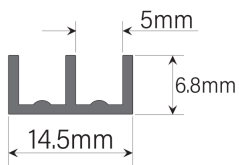

4mm Plastic Sliding Track For Glass - Bottom - Black - 2.44 (Model: G0018)

- For sliding glass door & window systems.

- Sold in 2.44 metre lengths.

Attributes:

Product Code: G0018

Unit Of Sale: 2.44 Mtr

General Wall Thickness 1.4mm