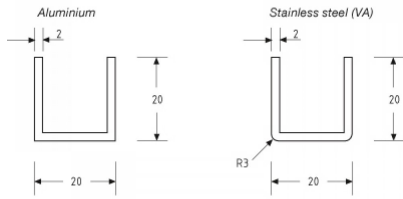

20mm X 20mm U Channel - Alinox (SS Effect) - 16mm Groove (Model: G70020257)

- 20mm wide x 20mm high u channel with a 16mm groove.

- Used for creating bespoke shower enclosures.

- The depth of the u channel is ideal for disguising any discrepancy in the plumbness of the wall, allowing for the glass to be cut straight.

- Supplied in an alinox (stainless steel effect) finish.

ALINOX (SS EFFECT) FINISH

Attributes:

Product Code: G70020257

Unit Of Sale: 5 Mtr