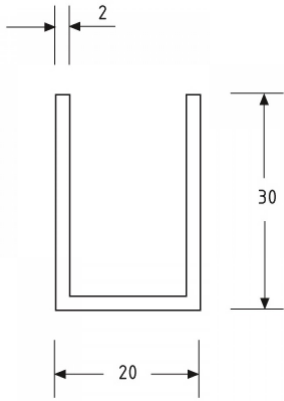

20mm X 30mm U Channel - Alinox (SS Effect) - 16mm Groove ( Model: G70030257 )

**Attributes:**

**Product Code:** G70030257

**Unit Of Sale:** 5 Mtr

ALINOX (SS EFFECT) FINISH