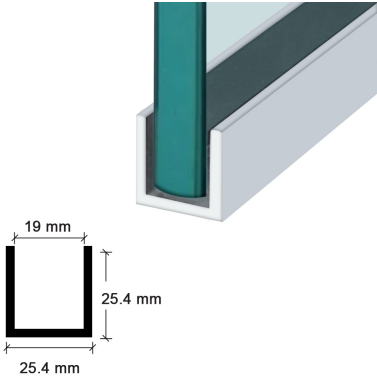

Dry Glazing U Channel - 25x25x19mm - Bright Aluminium (Model: G7034B)

- These U Channels provide the most economical way to glaze heavy glass.

- Using the Deep U Channel on the top and Shallow U Channel on the bottom allows for the 'shuffle glaze' method of glazing.

- The glass can be secured with silicone sealant or our Top Load Roll-In Glazing Gasket.

- Roll in wedge gaskets for 10 or 12mm glass are sold separately.

- GASKET IS SOLD PER METRE 6M WILL BE REQUIRED****

Attributes:

Product Code: G7034B

Unit Of Sale: 3 Metre
