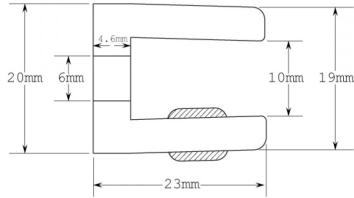

Round Shelf Support - 8mm to 10mm Glass - Chrome Finish (Model: H0027)

- Round shelf support suitable for 8mm to 10mm thick glass.
- Offers a different type of shelf support.
- This round shelf support comes with a 6mm diameter hole through the base for easy fixing.
- Shelf supports sold in pairs with a chrome finish.

Attributes:

Product Code: H0027

Unit Of Sale: Pair