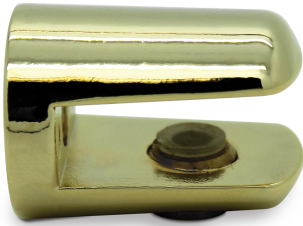

## Round Shelf Support - 6mm Glass - Gold Finish ( Model: H0028 )

- Round Shelf Support suitable for 6mm thick glass.
- This round shelf support comes with a 4mm diameter hole through the base.
- Finished in gold this round shelf is easily mounted with screws.
- The shelf supports are sold in pairs.

### Attributes:

**Product Code:** H0028

**Unit Of Sale:** Pair

---