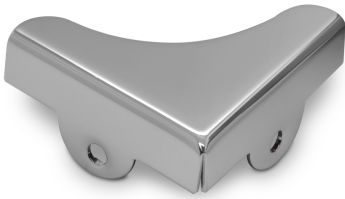

Side Fixing Mirror Corners Chrome Plated 32mm x 32mm (Model: H0061)

Suitable for use with 6mm thick mirrors.

32mm x 32mm in dimension.

Use on walls, or wardrobe doors or similar fixing conditions.

Attributes: