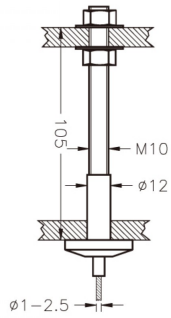

## Ceiling Base Mount ( Model: H0198 )

For use with Suspension Wire (H0197), Floor Fixed Base (H0215), (H0201) & (H0202).

**WEIGHT LIMITATIONS:** When properly installed, loading weight for 4 wires (one range) is 38kgs, loading weight for each shelf is 12kgs.

### Attributes:

**Product Code:** H0198

**Unit Of Sale:** Each