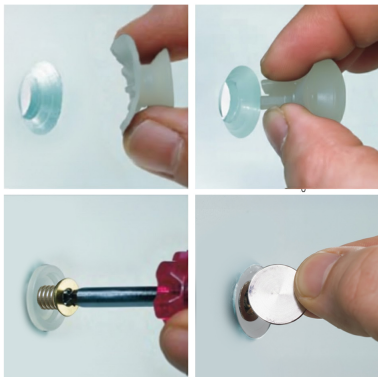

Easy-Fix CS Countersunk Glass Fixing -10-12mm Glass (Model: H0330)

- The smallest point fitting for the interior mounting of elements in glass thickness of 10 and 12 mm.
- Easy-Fix CS 10/12 is made of high quality plastic, in transparent design and covered with different visually appealing cover plates in nickel (Stainless Steel Like).
- The soft support plate keeps the element to be fastened at a distance to the substructure. Thus, the point fitting can also be used as a spacer for the transport.
- Easy-Fix CS 10/12 is suitable for wall cladding, mirrors, glass signs, kitchen splashbacks, furniture and sanitary facilities.