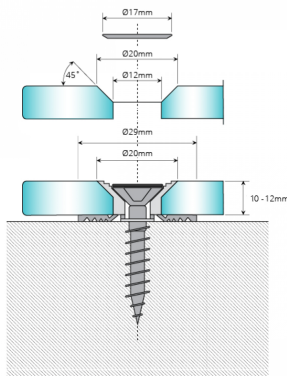

Easy-Fix CS Countersunk Glass Fixing -10-12mm Glass (Model: H0330)

- The smallest point fitting for the interior mounting of elements in glass thickness of 10 and 12 mm.
- Easy-Fix CS 10/12 is made of high quality plastic, in transparent design and covered with different visually appealing cover plates in nickel (Stainless Steel Like).
- The soft support plate keeps the element to be fastened at a distance to the substructure. Thus, the point fitting can also be used as a spacer for the transport.
- Easy-Fix CS 10/12 is suitable for wall cladding, mirrors, glass signs, kitchen splashbacks, furniture and sanitary facilities.