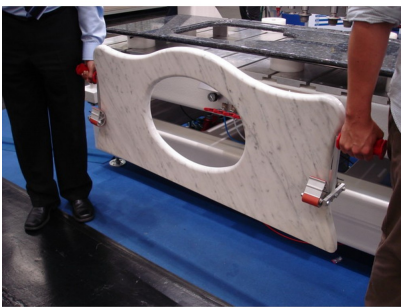

Carrymate XL Non Slip Grips 80-160mm (Model: B0050)

- Sturdy aluminium construction.
- Self-adjusting Clamps.
- Lifts up to 100kg (220 lbs.) per grip.
- Sold in pairs.
- Absolutely slip-proof.
- Cushioned shaft prevents damage to the carried load.