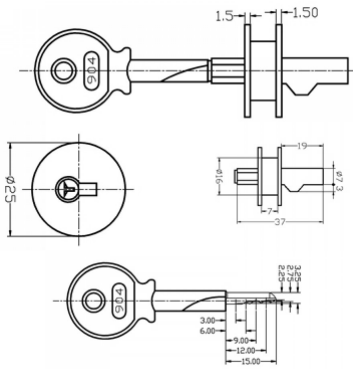

Sliding Door Lock Chrome (Model: I0003)

Attributes:

Product Code: I0003

Unit Of Sale: Each