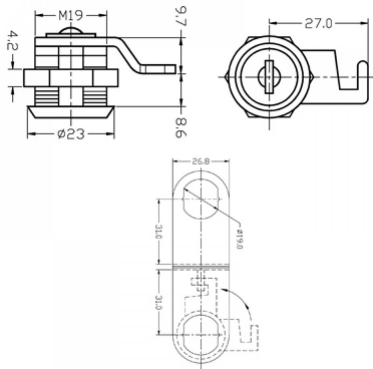

## Double Door Lock Gold ( Model: I0006 )

- left door(only decoration,no function)
- 1 decorative cylinder
- 1 front plate
- 1 plastic washer
- Maintenance free
- 1 hexagon nut 18mm

- right door
- 2 keys w/plastic cover
- 1 cylinder
- 1 front plate
- 1 plastic washer
- 1 hexagon nut 19mm
- 1 offset hook cam
- 2 washers
- 1 m4 x 6 screw

### Attributes:

**Product Code:** I0006

**Unit Of Sale:** Each