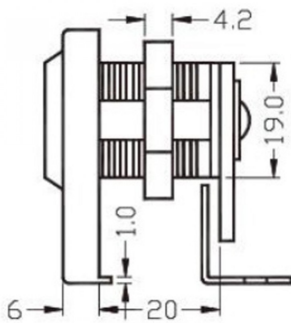

## Single Door Lock C/P ( Model: I0009 )

- Cabinet swinging glass door lock - 19mm cylinder - zinc alloy.

- Comes with:

- 2 keys
- Keyed Alike
- Plastic cover
- 1 front plate (zinc alloy material)
- 1 hexagon nut (19mm)
- 1 straight cam (30mm)
- 1 M5 x 6 screw
- 1 plastic washer
- 1 L type strike plate

- Size : 30mm x 18mm(H)

### Attributes:

**Product Code:** I0009

**Unit Of Sale:** Each