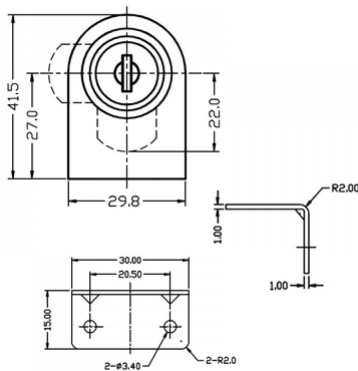

## Single Door Lock C/P ( Model: I0009 )

- Cabinet swinging glass door lock - 19mm cylinder - zinc alloy.

- Comes with:

- 2 keys
- Keyed Alike
- Plastic cover
- 1 front plate (zinc alloy material)
- 1 hexagon nut (19mm)
- 1 straight cam (30mm)
- 1 M5 x 6 screw
- 1 plastic washer
- 1 L type strike plate

- Size : 30mm x 18mm(H)

### Attributes:

**Product Code:** I0009

**Unit Of Sale:** Each