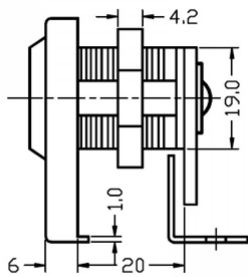

## Single Door Lock Gold ( Model: I0010 )

- Keyed Alike
- Comes with 2 keys w/plastic cover
- 1 front plate-zinc alloy material
- 1 hexagon nut 19mm
- 1 straight cam 30mm
- 1 M5 x 6 screw
- 1 plastic washer
- 1 L-type striking plate size:30mm x 18mm(H)

### Attributes:

**Product Code:** I0010

**Unit Of Sale:** Each