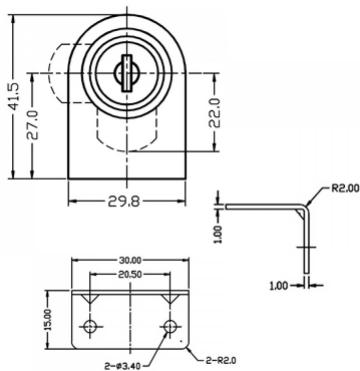

## Single Door Lock Gold ( Model: I0010 )

- Keyed Alike
- Comes with 2 keys w/plastic cover
- 1 front plate-zinc alloy material
- 1 hexagon nut 19mm
- 1 straight cam 30mm
- 1 M5 x 6 screw
- 1 plastic washer
- 1 L-type striking plate size:30mm x 18mm(H)

### Attributes:

**Product Code:** I0010

**Unit Of Sale:** Each