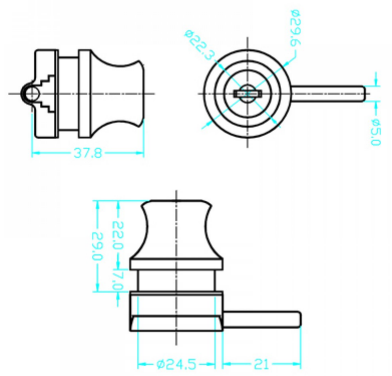

Cylinder Lock Gold (Model: I0012)

Attributes:

Product Code: I0012

Unit Of Sale: Each