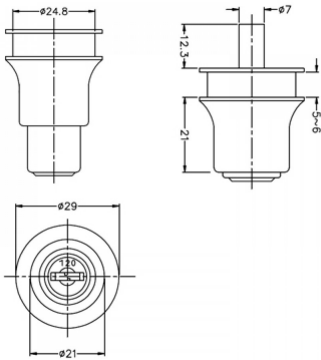

Push Type Cylinder Lock For Sliding Doors Gold (Model: I0018)

Attributes:

Product Code: I0018

Unit Of Sale: Each