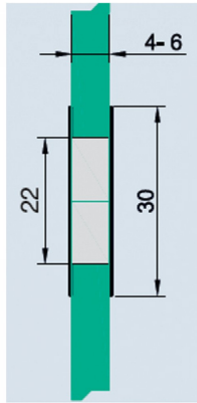

Finger Pulls Chrome Plated - 22mm Hole (Model: I0036)

Attributes:

Product Code: I0036

Unit Of Sale: Pack 10