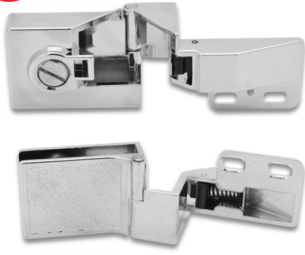

# Chrome Non Drill Hinge 'External' ( Model: I0050 )

## Attributes:

**Product Code:** I0050

**Unit Of Sale:** Pair