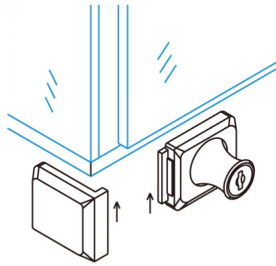

# UV Lock & Receiver For Single Inset Door - PC ( Model: IUV010 )