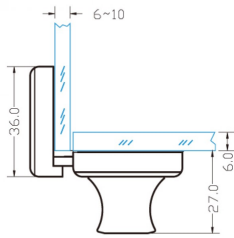

UV Lock & Receiver For Single Inset Door - SC (Model: IUV011)

Attributes:

Product Code: IUV011

Unit Of Sale: Each