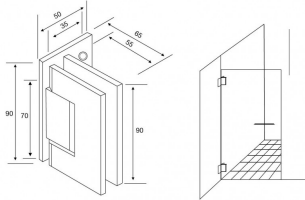

## Wall Mount Shower Hinge - One Side Fixing - Polished Chrome ( Model: JGX990.1BPC )

- Glass Thickness: 10mm or 12mm tempered safety glass.

- Max. Door Weight: Using 2 hinges for 37kg, 3 hinges for 55kg.

- Max. Door Width: 2 hinges for 800mm, 3 hinges for 900mm.

- Complete with gaskets, stainless steel screws & wall plugs.