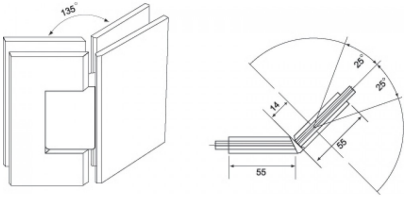

135 Degree - Glass to Glass Shower Hinge - Polished Chrome (Model: JGX990.3PC)

• TO BE DISCONTINUED - LOW STOCK - CHECK BEFORE ORDERING

• Glass Thickness: 10mm or 12mm tempered safety glass.

• Max. Door Weight: Using 2 hinges for 37kg, 3 hinges for 55kg.

• Max. Door Width: 2 hinges for 800mm, 3 hinges for 900mm.

• Complete with gaskets, stainless steel screws & wall plugs.

Attributes:

Product Code: JGX990.3PC

Unit Of Sale: 1 Hinge