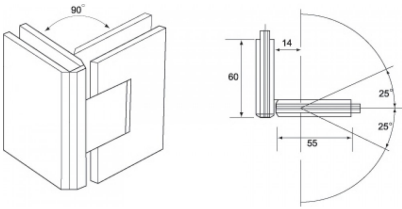

## 90 Degree - Glass to Glass Shower Hinge - Polished Chrome ( Model: JGX990.4PC )

• TO BE DISCONTINUED - LOW STOCK - CHECK BEFORE ORDERING

• Glass Thickness: 10mm or 12mm tempered safety glass.

• Max. Door Weight: Using 2 hinges for 37kg, 3 hinges for 55kg.

• Max. Door Width: 2 hinges for 800mm, 3 hinges for 900mm.

• Complete with gaskets, stainless steel screws & wall plugs.