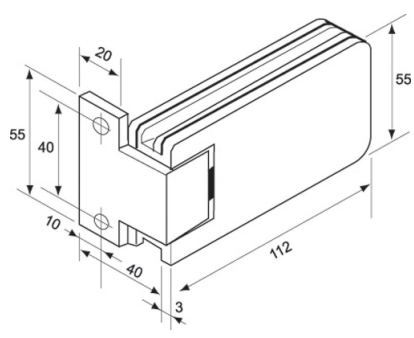

Wall Mount Shower Hinge - One Side Fixing - Polished Chrome (Model: JGX991.1BPC)

- Glass Thickness: 8mm or 10mm tempered safety glass.
- Max. Door Weight: Using 2 hinges for 40kg, 3 hinges for 50kg.
- Max. Door Width: 2 hinges for 800mm, 3 hinges for 900mm.
- Complete with gaskets, stainless steel screws & wall plugs.

Attributes:

Product Code: JGX991.1BPC
Unit Of Sale: 1 Hinge

Mounted Within The Door

Mounted At The Corners