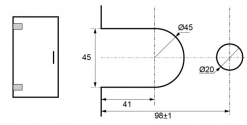

Wall Mount Shower Hinge - One Side Fixing - Polished Chrome (Model: JGX991.1BPC)

- Glass Thickness: 8mm or 10mm tempered safety glass.
- Max. Door Weight: Using 2 hinges for 40kg, 3 hinges for 50kg.
- Max. Door Width: 2 hinges for 800mm, 3 hinges for 900mm.
- Complete with gaskets, stainless steel screws & wall plugs.

Attributes:

Product Code: JGX991.1BPC
Unit Of Sale: 1 Hinge

Mounted Within The Door

Mounted At The Corners