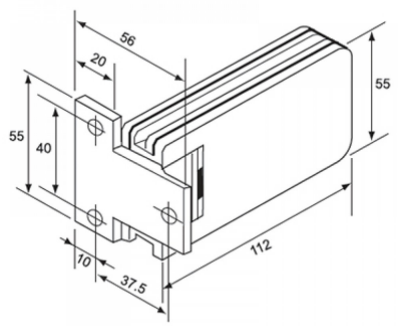

Wall Mount Shower Hinge - Polished Chrome (Model: JGX991.1PC)

- Glass Thickness: 8mm or 10mm tempered safety glass.
- Max. Door Weight: Using 2 hinges for 40kg, 3 hinges for 50kg.
- Max. Door Width: 2 hinges for 800mm, 3 hinges for 900mm.
- Complete with gaskets, stainless steel screws & wall plugs.

Attributes:

Product Code: JGX991.1PC
Unit Of Sale: 1 Hinge

Mounted Within The Door

Mounted At The Corners