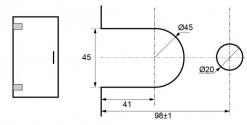

Wall Mount Shower Hinge - Polished Chrome (Model: JGX991.1PC)

- Glass Thickness: 8mm or 10mm tempered safety glass.
- Max. Door Weight: Using 2 hinges for 40kg, 3 hinges for 50kg.
- Max. Door Width: 2 hinges for 800mm, 3 hinges for 900mm.
- Complete with gaskets, stainless steel screws & wall plugs.

Attributes:

Product Code: JGX991.1PC
Unit Of Sale: 1 Hinge

Mounted Within The Door

Mounted At The Corners