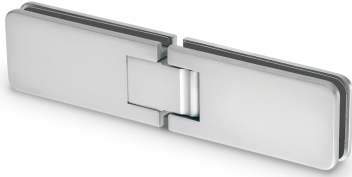

180 Degree - Glass to Glass Shower Hinge - Polished Chrome (Model: JGX991.2PC)

- Glass Thickness: 8mm or 10mm tempered safety glass.
- Max. Door Weight: Using 2 hinges for 40kg, 3 hinges for 50kg.
- Max. Door Width: 2 hinges for 800mm, 3 hinges for 900mm.
- Complete with gaskets & stainless steel screws.

Attributes:

Product Code: JGX991.2PC

Unit Of Sale: 1 Hinge

Mounted Within The Door

Mounted At The Corners