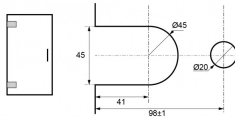

180 Degree - Glass to Glass Shower Hinge - Polished Chrome (Model: JGX991.2PC)

- Glass Thickness: 8mm or 10mm tempered safety glass.
- Max. Door Weight: Using 2 hinges for 40kg, 3 hinges for 50kg.
- Max. Door Width: 2 hinges for 800mm, 3 hinges for 900mm.
- Complete with gaskets & stainless steel screws.

Attributes:

Product Code: JGX991.2PC

Unit Of Sale: 1 Hinge

Mounted Within The Door

Mounted At The Corners