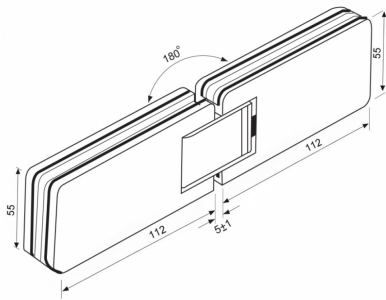

180 Degree - Glass to Glass Shower Hinge - Polished Chrome (Model: JGX991.2PC)

- Glass Thickness: 8mm or 10mm tempered safety glass.
- Max. Door Weight: Using 2 hinges for 40kg, 3 hinges for 50kg.
- Max. Door Width: 2 hinges for 800mm, 3 hinges for 900mm.
- Complete with gaskets & stainless steel screws.

Attributes:

Product Code: JGX991.2PC

Unit Of Sale: 1 Hinge

Mounted Within The Door

Mounted At The Corners