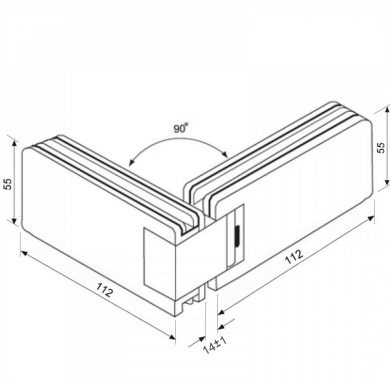

90 Degree - Glass to Glass Shower Hinge - Polished Chrome (Model: JGX991.4PC)

- Glass Thickness: 8mm or 10mm tempered safety glass.
- Max. Door Weight: Using 2 hinges for 40kg, 3 hinges for 50kg.
- Max. Door Width: 2 hinges for 800mm, 3 hinges for 900mm.
- Complete with gaskets & stainless steel screws.

Attributes:

Product Code: JGX991.4PC

Unit Of Sale: 1 Hinge

Mounted Within The Door

Mounted At The Corners