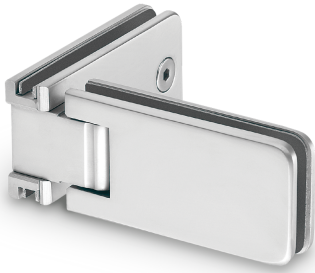

90 Degree - Glass to Glass Shower Hinge - Polished Chrome (Model: JGX991.4PC)

- Glass Thickness: 8mm or 10mm tempered safety glass.
- Max. Door Weight: Using 2 hinges for 40kg, 3 hinges for 50kg.
- Max. Door Width: 2 hinges for 800mm, 3 hinges for 900mm.
- Complete with gaskets & stainless steel screws.

Attributes:

Product Code: JGX991.4PC

Unit Of Sale: 1 Hinge

Mounted Within The Door

Mounted At The Corners