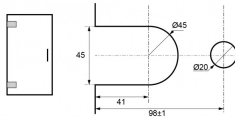

90 Degree - Glass to Glass Shower Hinge - Polished Chrome (Model: JGX991.4PC)

- Glass Thickness: 8mm or 10mm tempered safety glass.
- Max. Door Weight: Using 2 hinges for 40kg, 3 hinges for 50kg.
- Max. Door Width: 2 hinges for 800mm, 3 hinges for 900mm.
- Complete with gaskets & stainless steel screws.

Attributes:

Product Code: JGX991.4PC

Unit Of Sale: 1 Hinge

Mounted Within The Door

Mounted At The Corners