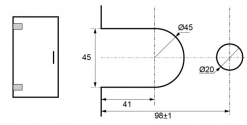

# 180 Degree - Folding Glass to Glass Shower - Polished Chrome ( Model: JGX991.5PC )

- Glass Thickness: 8mm or 10mm tempered safety glass.
- Max. Door Weight: Using 2 hinges for 40kg, 3 hinges for 50kg.
- Max. Door Width: 2 hinges for 800mm, 3 hinges for 900mm.
- Complete with gaskets & stainless steel screws.

### Attributes:

**Product Code:** JGX991.5PC  
**Unit Of Sale:** 1 Hinge

Mounted Within The Door

Mounted At The Corners