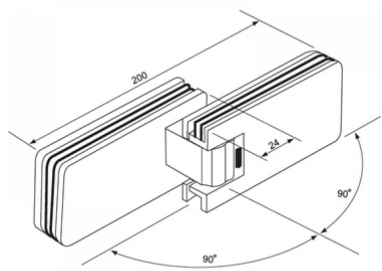

# 180 Degree - Folding Glass to Glass Shower - Polished Chrome ( Model: JGX991.5PC )

- Glass Thickness: 8mm or 10mm tempered safety glass.
- Max. Door Weight: Using 2 hinges for 40kg, 3 hinges for 50kg.
- Max. Door Width: 2 hinges for 800mm, 3 hinges for 900mm.
- Complete with gaskets & stainless steel screws.

### Attributes:

**Product Code:** JGX991.5PC  
**Unit Of Sale:** 1 Hinge

Mounted Within The Door

Mounted At The Corners