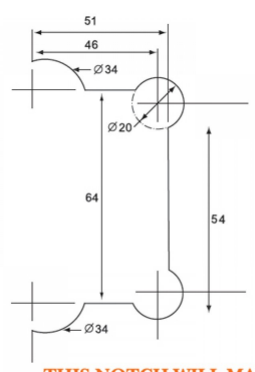

Wall Mount Shower Hinge - One Side Fixing - Polished Chrome ( Model: JGX992.1BPC )

• TO BE DISCONTINUED - LOW STOCK - CHECK BEFORE ORDERING. ALTERNATIVE SEE SHANNON RANGE

- Glass Thickness: 10mm or 12mm tempered safety glass.
- Max. Door Weight: Using 2 hinges for 37kg, 3 hinges for 55kg.
- Max. Door Width: 2 hinges for 800mm, 3 hinges for 900mm.
- Complete with gaskets, stainless steel screws & wall plugs.

THIS NOTCH WILL MAKE GLASS CLOSE TO WALL

Attributes:

Product Code: JGX992.1BPC

Unit Of Sale: 1 Hinge