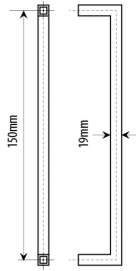

## 150mm Door Handle 19mm Square Tube Matt Black ( Model: JH01SQ150MB )

- A 19mm square stainless steel shower door handle with 150mm hole centres.
- 10mm diameter hole required in the glass to fit the door handle.
- Finished in Matte Black the door handle gives a modern look to your bathroom.

### Attributes:

**Product Code:** JH01SQ150MB

**Unit Of Sale:** Each