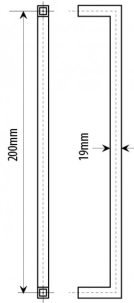

200mm Door Handle 19mm Square Tube Matt Black (Model: JH01SQ200MB)

- A 19mm square stainless steel shower door handle with 200mm hole centres.
- 10mm diameter hole required in the glass to fit the door handle.
- Finished in Matte Black the door handle will look stunning in your wetroom or shower enclosure.